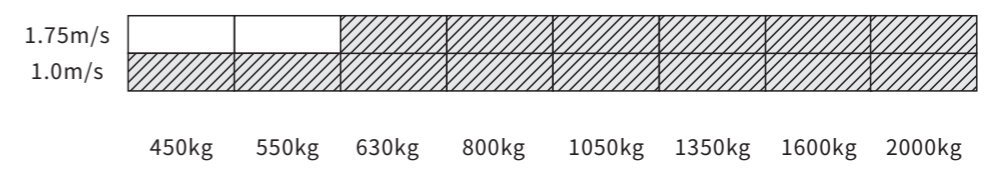

# JOYMORE-6

<86-769-82078888 <86-769-87732448  
400>6789>443 www.ifelift.com

201902 ©

002774

**IFE 快意电梯**

A 002774  
A A A A

11

5 33

101

300 2000

1000

JOYMORE>6 Ñ Ñ

Board HousingDevelopment1  
HDB HDB

2005  
6500

25% 2  
50 ( Q 1050Kg) 25% 40

45kg 1100mm( 800mm)