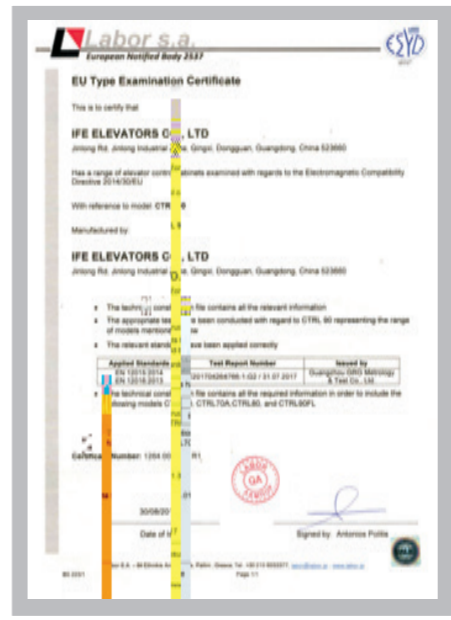

25% 2 1100mm

UCMP

ZL201320606488.3

ZL201420470694.0

ZL201410337015.7

ZL201621450975.5

EMC  
CANBUS

LED  
( )  
30%  
LED  
CANBUS  
LED  
IFE  
45%  
5 10dB(A)  
40 456